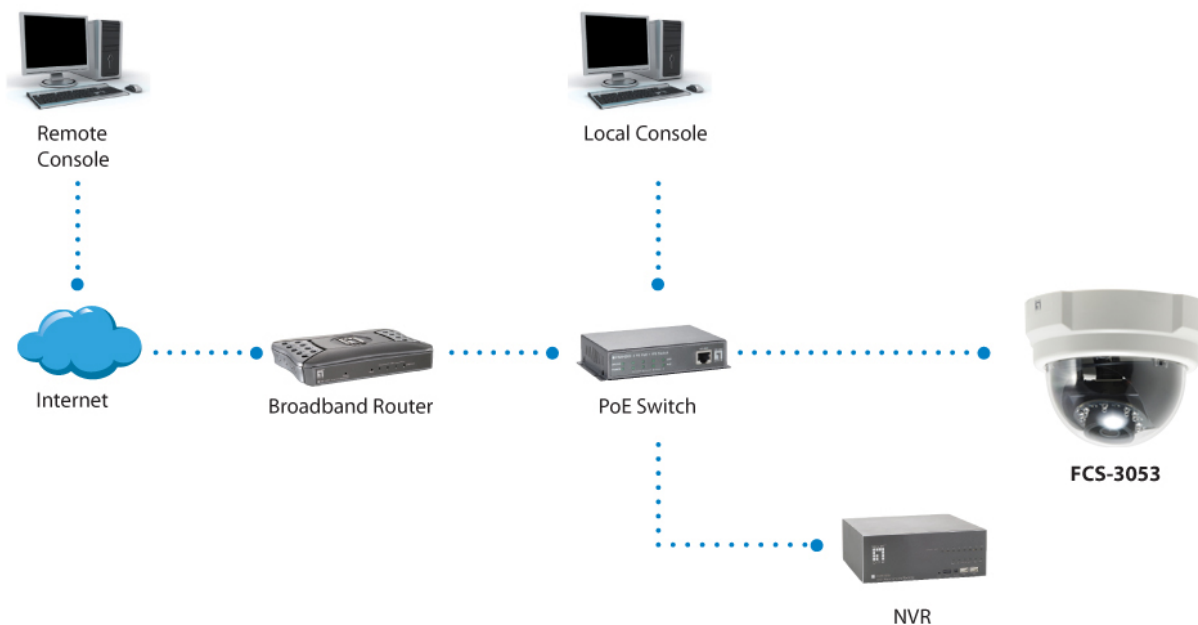

Deployment:

Wall/Ceiling Mount

Operation Systems:

Microsoft Windows 8/7/Vista/XP

Diagramma

Order Information

FCS-3053

Package Contents